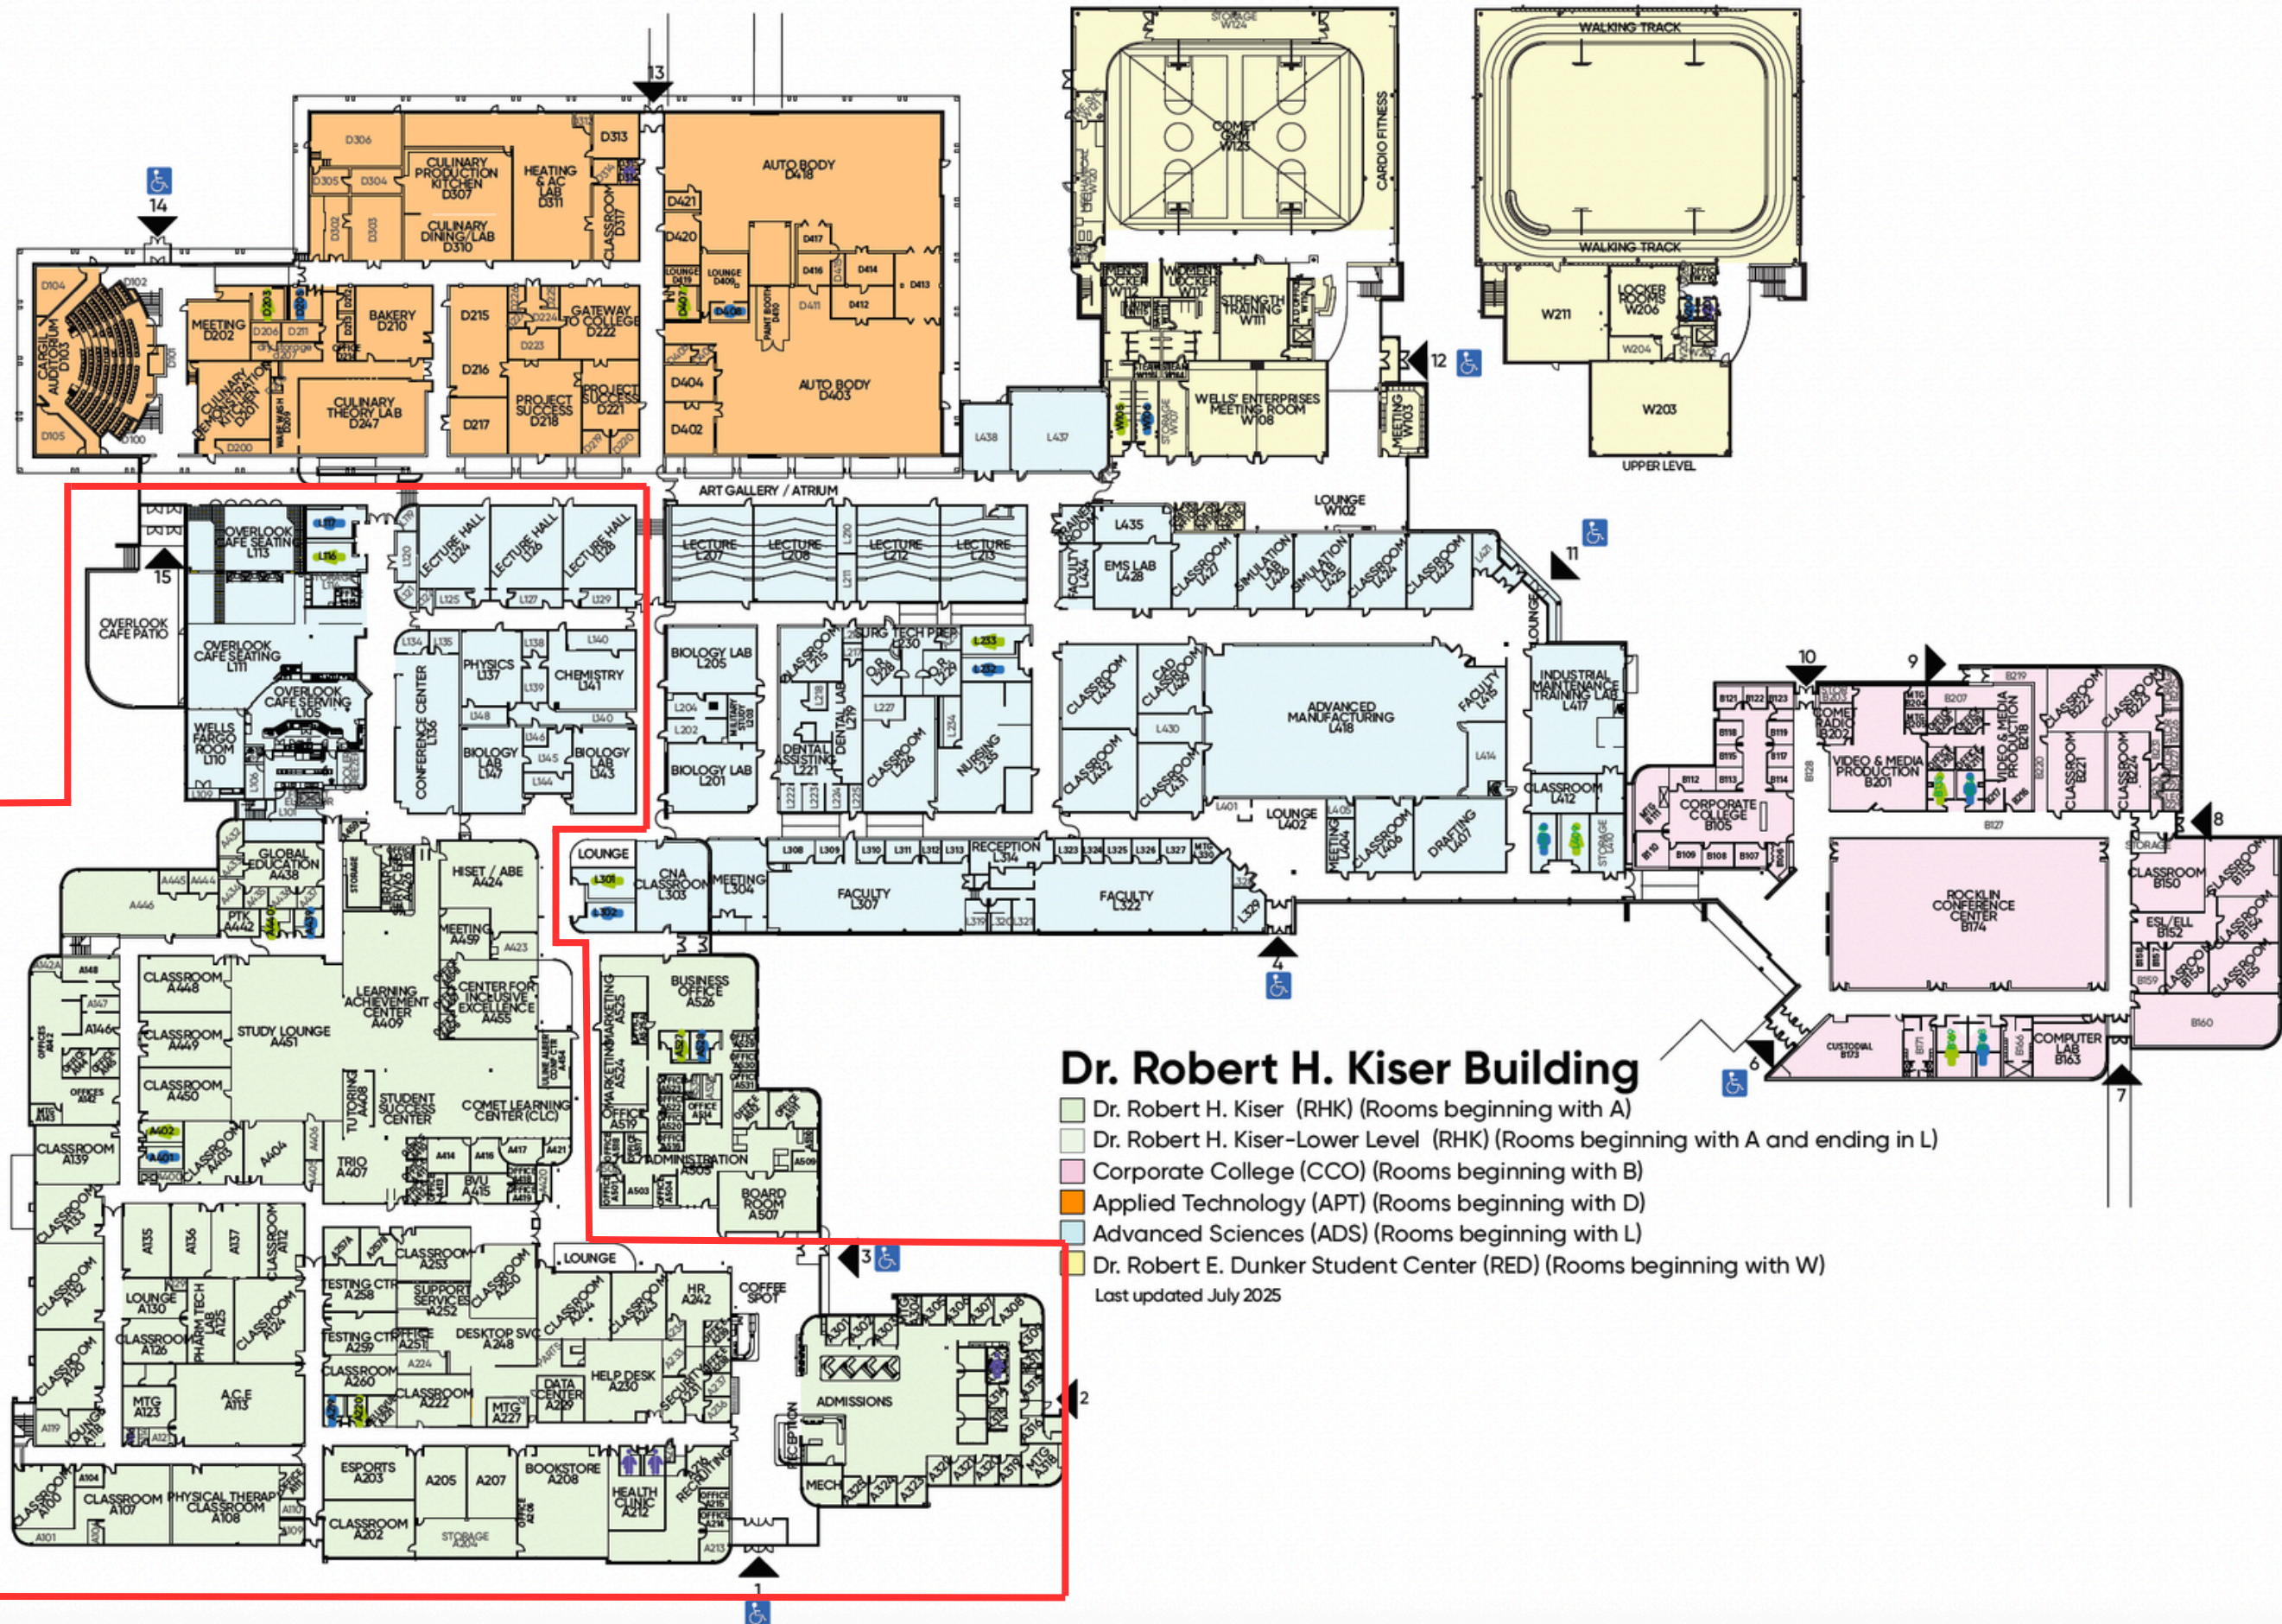

Scheduled Power Outage Starts Thursday, July 9 at noon and will affect the area lined in red through Saturday, July 11.

Dr. Robert H. Kiser Building

- Dr. Robert H. Kiser (RHK) (Rooms beginning with A)
- Dr. Robert H. Kiser-Lower Level (RHK) (Rooms beginning with A and ending in L)
- Corporate College (CCO) (Rooms beginning with B)
- Applied Technology (APT) (Rooms beginning with D)
- Advanced Sciences (ADS) (Rooms beginning with L)
- Dr. Robert E. Dunker Student Center (RED) (Rooms beginning with W)